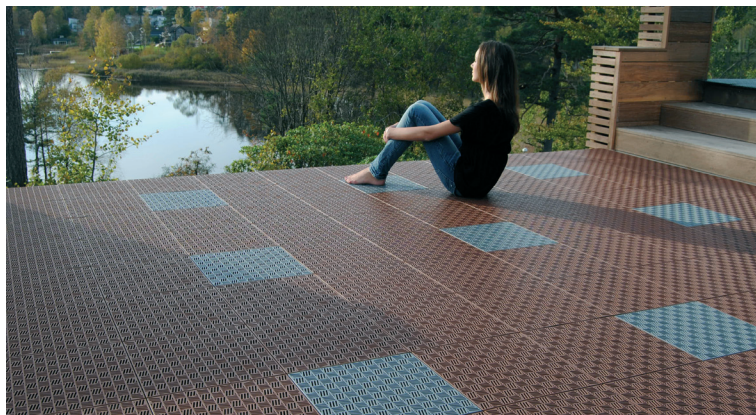

Easy to install

Tapping a rubber mallet or similar over the protruding rings easily interlocks the tiles together. No special tools, glue or screws are required. Use a jigsaw to cut the tiles for a perfect fit.

Minimal maintenance

Bergo tiles require virtually no maintenance. Normal floor care such as occasional wiping with a damp cloth, vacuuming and/or hosing is usually all that is needed. BERGO BRIQ can stay outside in both summer and winter. Your floor will be in good condition year after year.

Accessories

- Edge strip – 376 x 55 mm, for a smart and safe finish.
- Corner strip – 55 x 55 mm.
- Cable strip – 376 x 55 mm, for hiding cables underneath the floor. In most cases one row of Cable strips should be allowed for every 8th row of Bergo floor System 2. To many rows with Cable strips on a surface can prevent the floor from expand, especially in environments where the floor can be exposed to varying temperatures.
- Cable cross-piece – 55 x 55 mm, to be used as two lines of the above Cable strips intersect with each other.
- Disassembly-tool – for easy disassembly and rearrangement.

Technical information

Material: Environmentally friendly recyclable UV-stabilised polypropylene.
Size of tile: 380 x 380 mm.
Thickness of tile: 10,1 mm.
Packaging: 1 m² / package = 7 tiles.
5 m² / package = 35 tiles.
Colours: Available in several standard colours.

MADE IN SWEDEN