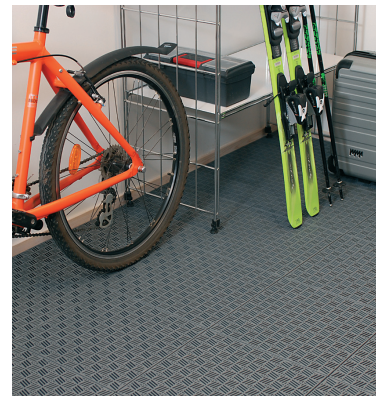

Easy to install

Tapping a rubber mallet or similar over the protruding rings easily interlocks the tiles together. No special tools, glue or screws are required. Use a jigsaw to cut the tiles for a perfect fit.

Minimal maintenance

Bergo tiles require virtually no maintenance. Normal floor care such as occasional wiping with a damp cloth, vacuuming and/or hosing is usually all that is needed. BERGO BRIQ can stay outside in both summer and winter. Your floor will be in good condition year after year.

Accessories

- Edge strip – 376 x 55 mm, for a smart and safe finish.
- Corner strip – 55 x 55 mm.
- Cable strip – 376 x 55 mm, for hiding cables underneath the floor. In most cases one row of Cable strips should be allowed for every 8th row of Bergo floor System 2. To many rows with Cable strips on a surface can prevent the floor from expand, especially in environments where the floor can be exposed to varying temperatures.
- Cable cross-piece – 55 x 55 mm, to be used as two lines of the above Cable strips intersect with each other.
- Disassembly-tool – for easy disassembly and rearrangement.

Technical information

Material: Environmentally friendly recyclable UV-stabilised polypropylene.
Size of tile: 380 x 380 mm.
Thickness of tile: 10,1 mm.
Packaging: 1 m² / package = 7 tiles.
5 m² / package = 35 tiles.
Colours: Available in several standard colours.

MADE IN SWEDEN