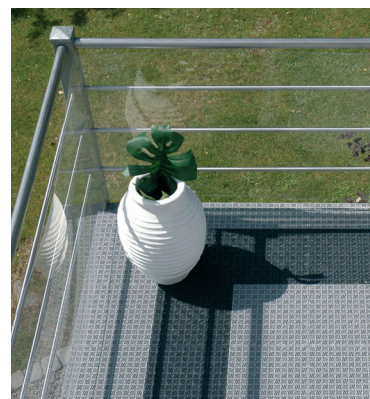

Easy to install

Tapping a rubber mallet or similar over the protruding rings easily interlocks the tiles together. No special tools, glue or screws are required. Use a jigsaw to cut the tiles for a perfect fit.

Minimal maintenance

Bergo tiles require virtually no maintenance. Normal floor care such as occasional wiping with a damp cloth, vacuuming and/or hosing is usually all that is needed. BERGO BRIQ can stay outside in both summer and winter. Your floor will be in good condition year after year.

Accessories

- Edge strip – 376 x 55 mm, for a smart and safe finish.
- Corner strip – 55 x 55 mm.
- Cable strip – 376 x 55 mm, for hiding cables underneath the floor. In most cases one row of Cable strips should be allowed for every 8th row of Bergo floor System 2. To many rows with Cable strips on a surface can prevent the floor from expand, especially in environments where the floor can be exposed to varying temperatures.
- Cable cross-piece – 55 x 55 mm, to be used as two lines of the above Cable strips intersect with each other.
- Disassembly-tool – for easy disassembly and rearrangement.

Technical information

Material: Environmentally friendly recyclable UV-stabilised polypropylene.
Size of tile: 380 x 380 mm.
Thickness of tile: 10,1 mm.
Packaging: 1 m² / package = 7 tiles.
5 m² / package = 35 tiles.
Colours: Available in several standard colours.

MADE IN SWEDEN